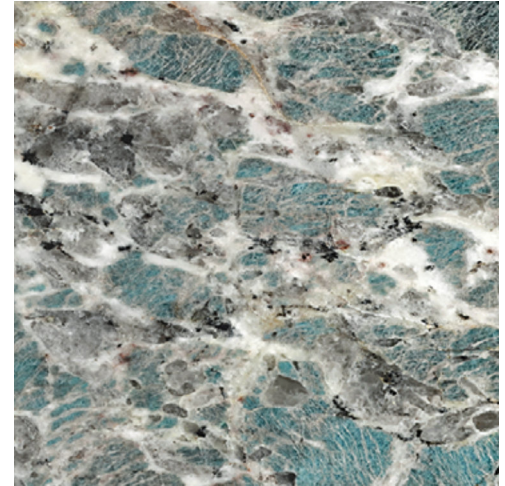

122 x 200 cm

Detail

Style:	Marble
Material:	PVC
Thickness:	> 150 mic
Adhesive:	Removable/ Repositionable
Repetition:	2,4 m
Roll size:	30 x 1,22 m

DMB 1570