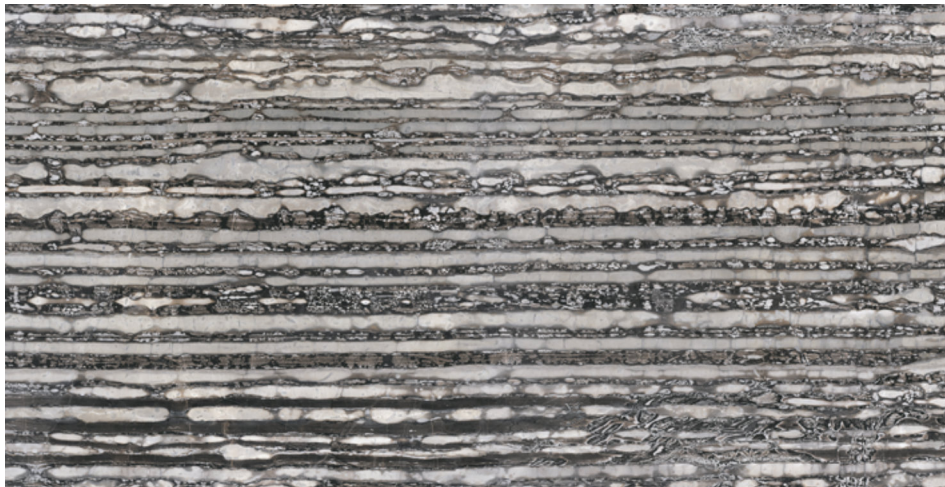

122 x 200 cm

Detail

Style:	Marble
Material:	PVC
Thickness:	> 150 mic
Adhesive:	Removable/ Repositionable
Repetition:	3 m
Roll size:	30 x 1,22 m

DMB 1900